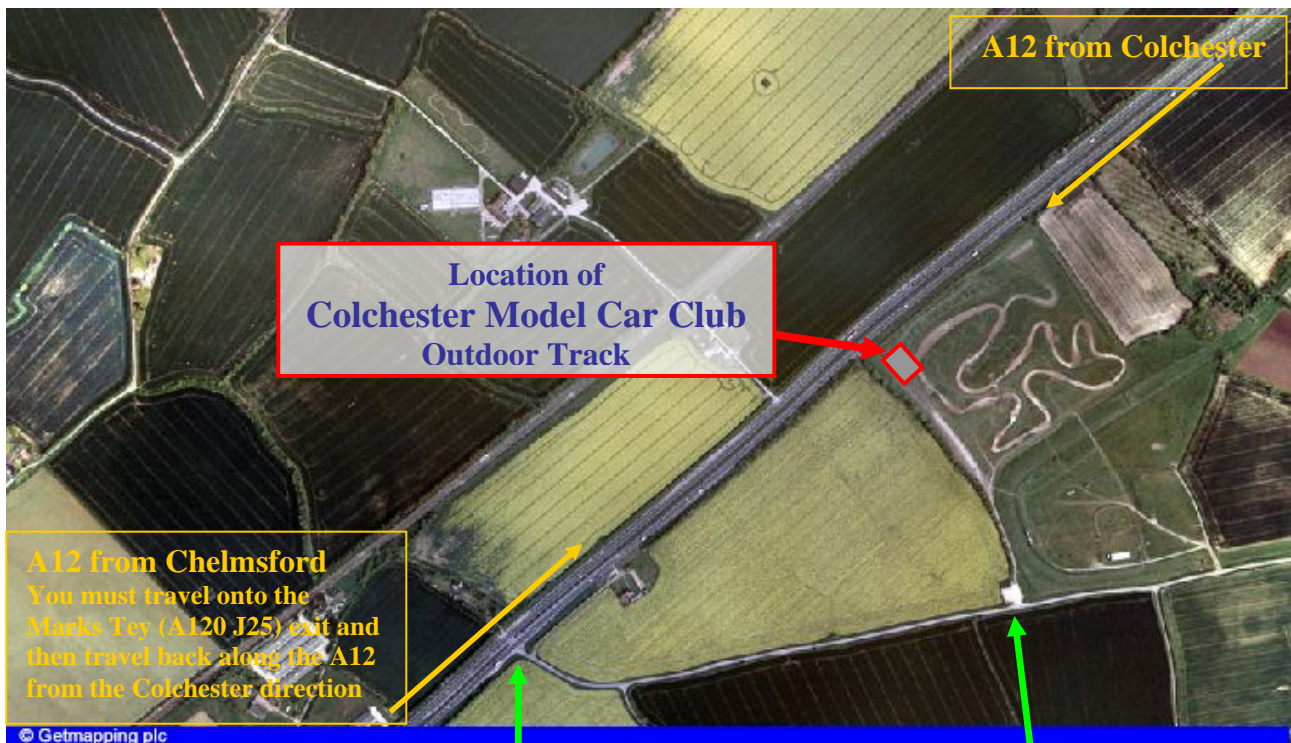

Directions to Colchester Model Car Club Outdoor Track

Located alongside the A12 near the Mark Tey Racecourse

Turn off A12 London bound
Signposted Easthorpe
(Between J25 A120 Marks Tey & J24 Kelvedon)

Gate entrance to Marks Tey
Racecourse & CMCC Track