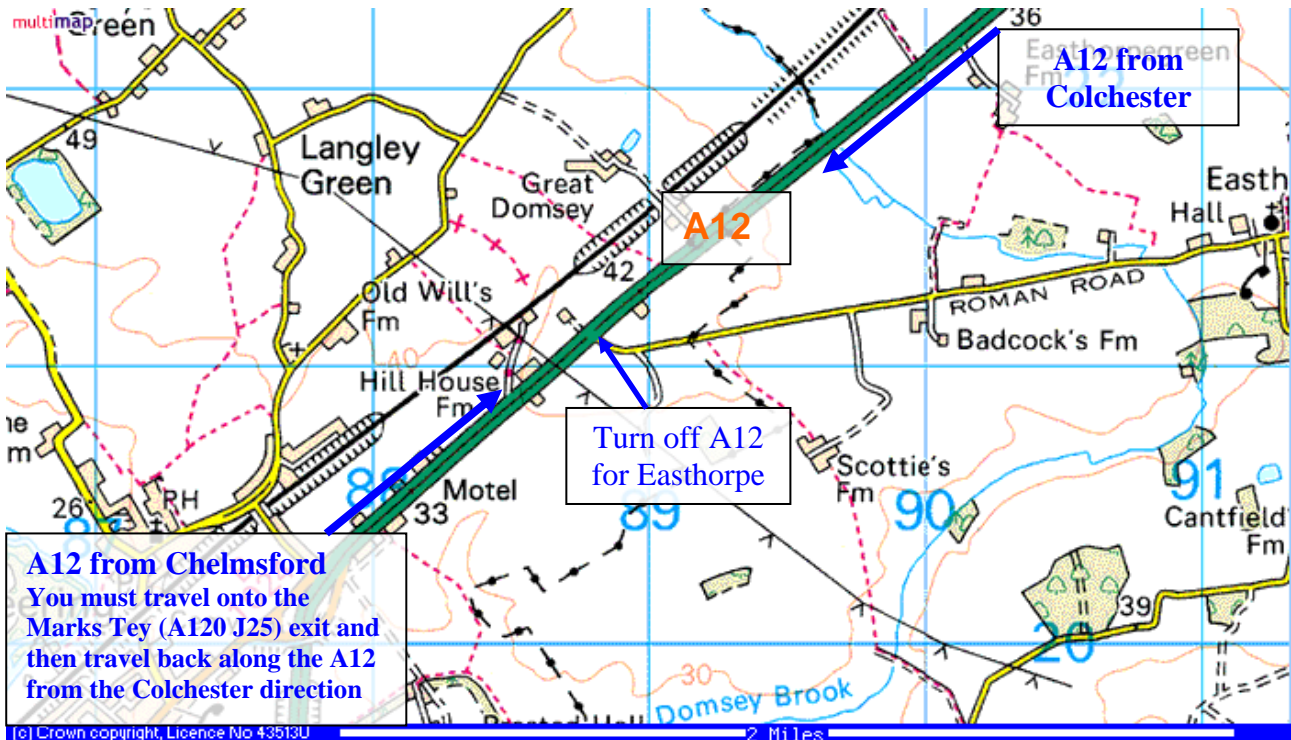

Directions to Colchester Model Car Club Outdoor Track

Located alongside the A12 near the Mark Tey Racecourse

Turn off A12 London bound
Signposted Easthorpe
(Between J25 A120 Marks Tey & J24 Kelvedon)

Gate entrance to Marks Tey
Racecourse & CMCC Track